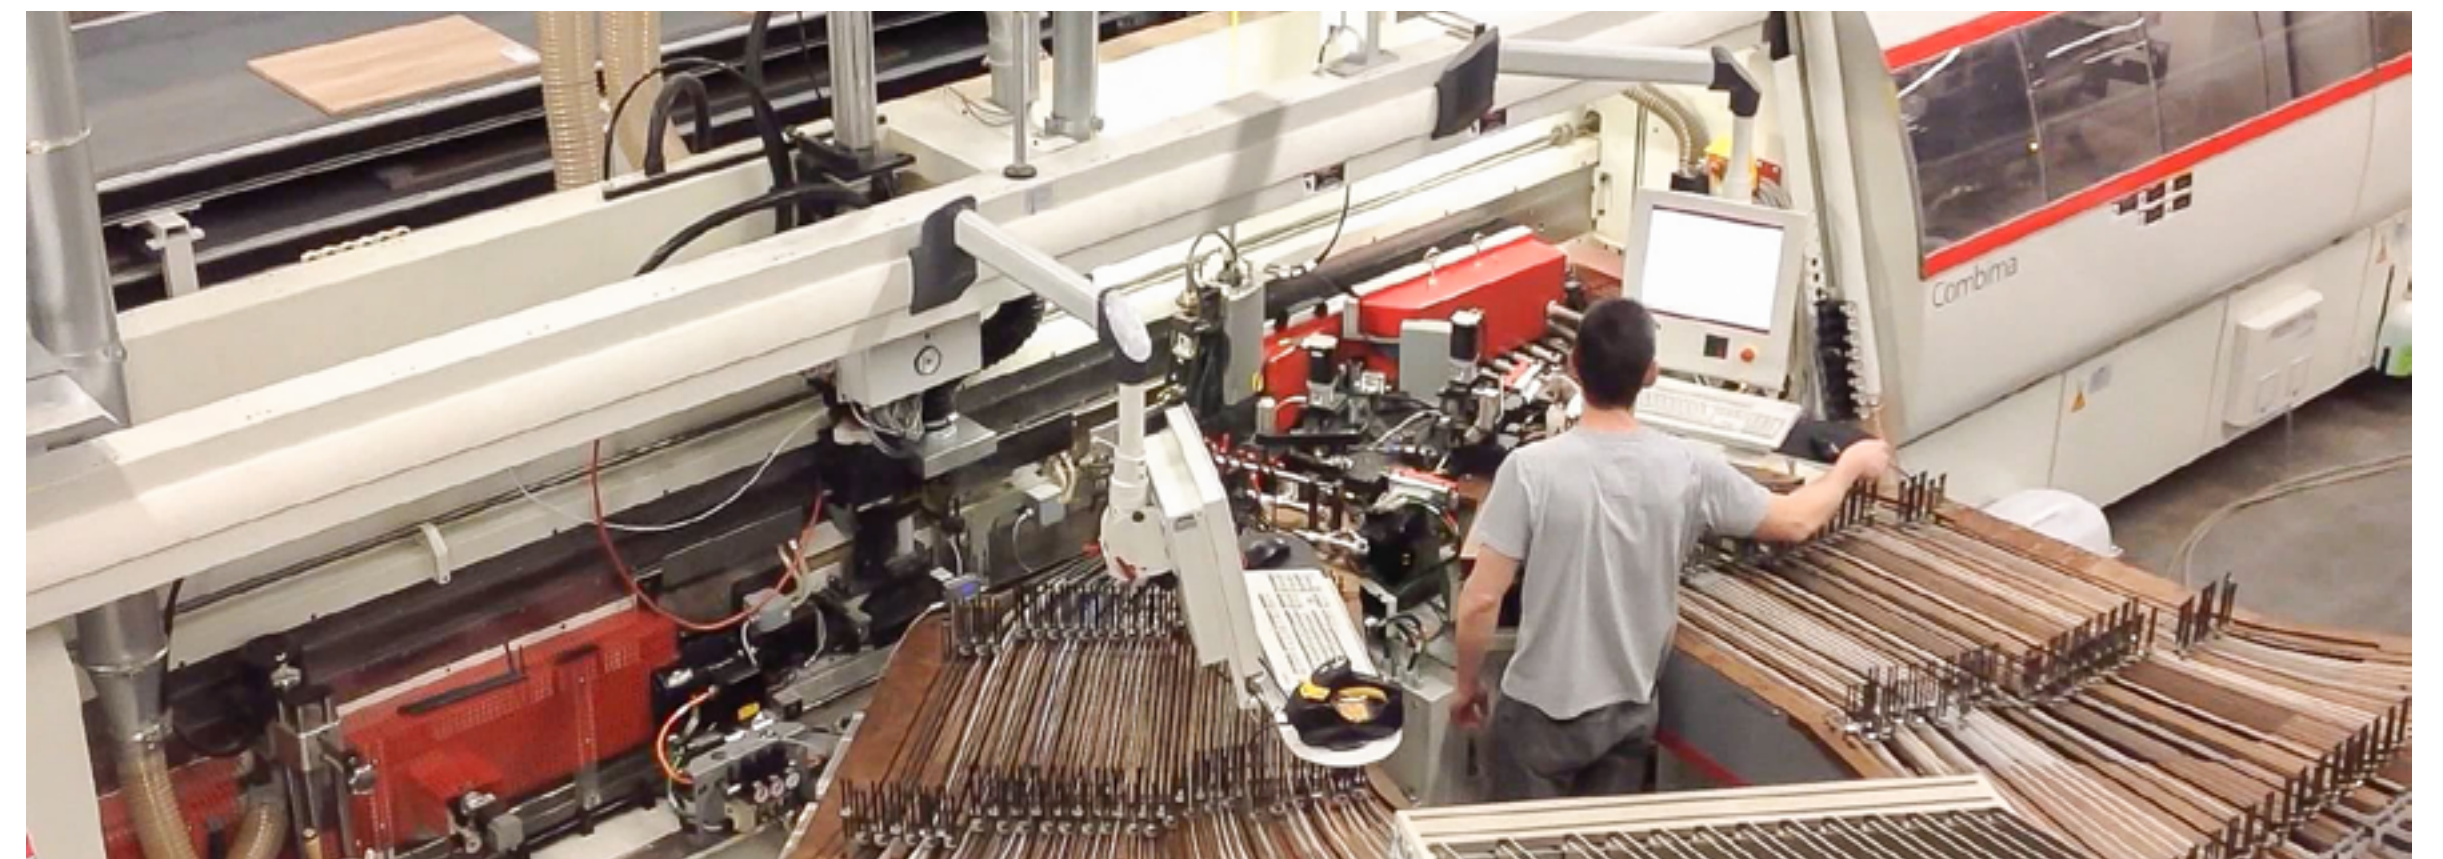

Finishing techniques

LEICHT has a variety of finishing techniques available to give the kitchens their distinctive look.