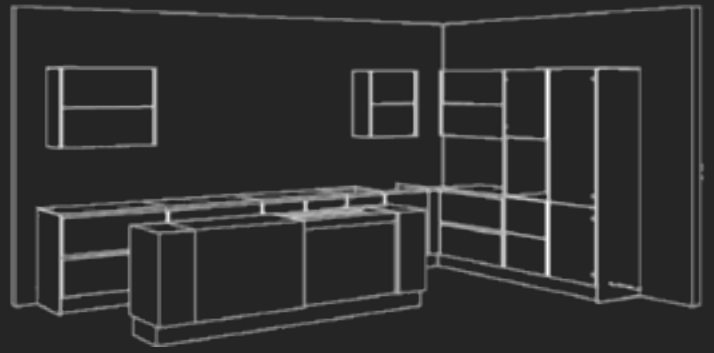

Knysna, pg 12-13

Pearl Valley, pg 14-15

Constantia

Handle-less, Alpine White

This project aimed to create a kitchen that integrates well with the house's overall aesthetic, emphasizing simplicity, cleanliness, and functionality.